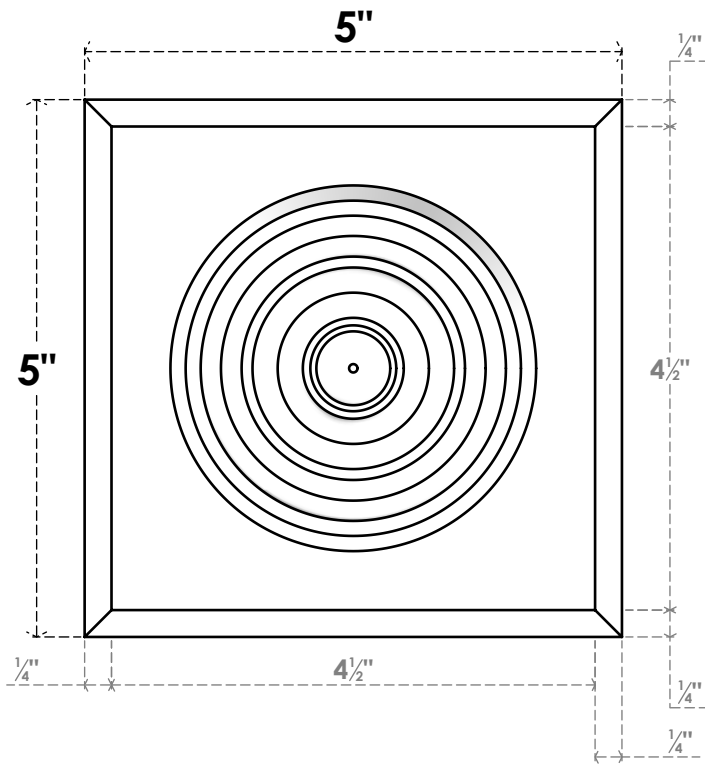

ROSP050X050X100SDG03

5"W X 5"H X 1"P STANDARD SEDGWICK BULLSEYE ROSETTE WITH BEVELED EDGE, ARCHITECTURAL GRADE PVC

FRONT

SIDE

EKENA MILLWORK
 2300 WEST MAIN ST.
 CLARKSVILLE, TX 75426
 TOLL FREE: 866-607-0453
 WWW.EKENAMILLWORK.COM