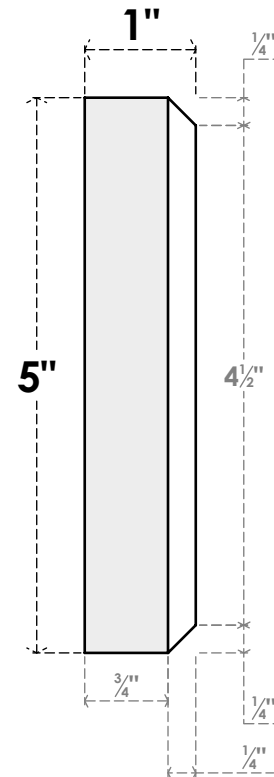

ROSP050X050X100SDG03

5"W X 5"H X 1"P STANDARD SEDGWICK BULLSEYE ROSETTE WITH BEVELED EDGE, ARCHITECTURAL GRADE PVC

FRONT

SIDE

EKENA MILLWORK
 2300 WEST MAIN ST.
 CLARKSVILLE, TX 75426
 TOLL FREE: 866-607-0453
 WWW.EKENAMILLWORK.COM

NOTES

1. INSTALLATION TO BE COMPLETED IN ACCORDANCE WITH MANUFACTURER'S SPECIFICATIONS.
2. DRAWING MAY NOT BE TO SCALE
3. THIS DRAWING IS INTENDED FOR DESIGN AND PLANNING PURPOSES ONLY.
4. ALL INFORMATION CONTAINED HEREIN WAS CURRENT AT THE TIME OF DEVELOPMENT BUT MUST BE REVIEWED AND APPROVED BY THE PRODUCT MANUFACTURER TO BE CONSIDERED ACCURATE.
5. ARCHITECTURAL GRADE PVC PRODUCTS ARE MADE FROM EXPANDED CELLULAR PVC AND COME NATURALLY WHITE BUT MAY BE PAINTED